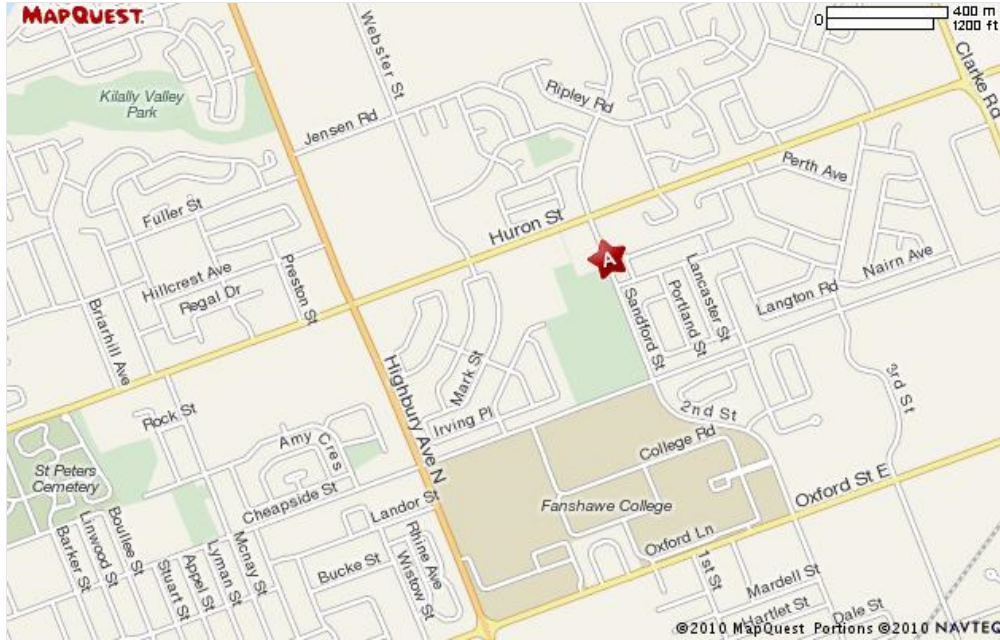

**Map of 1221 Sandford Street**  
London, ON N5V

Notes

Stronach diamonds are in Northeast London, between Huron and Cheapside Streets. Enter the parking lot off of Sandford St at Beckworth OR at Huron Heights School on Michael St (off Cheapside).