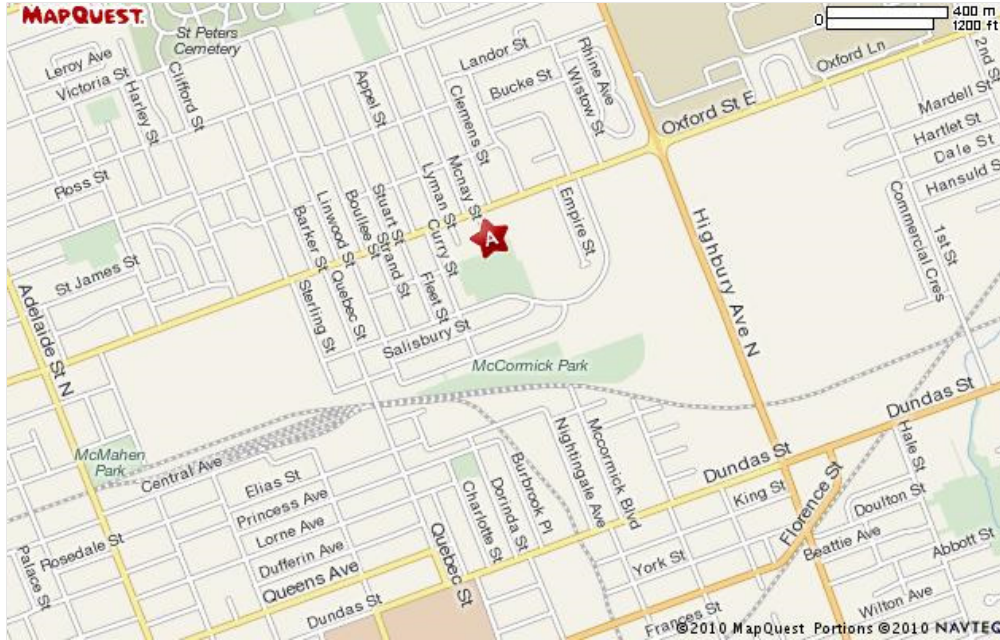

Map of Mornington Park

High Holborn St, London, ON N5Y

Notes

Mornington Park is located on Mornington Ave., south of Oxford St. E, west of Highbury Ave. N.

[All rights reserved. Use subject to License/Copyright](#) [Map Legend](#)